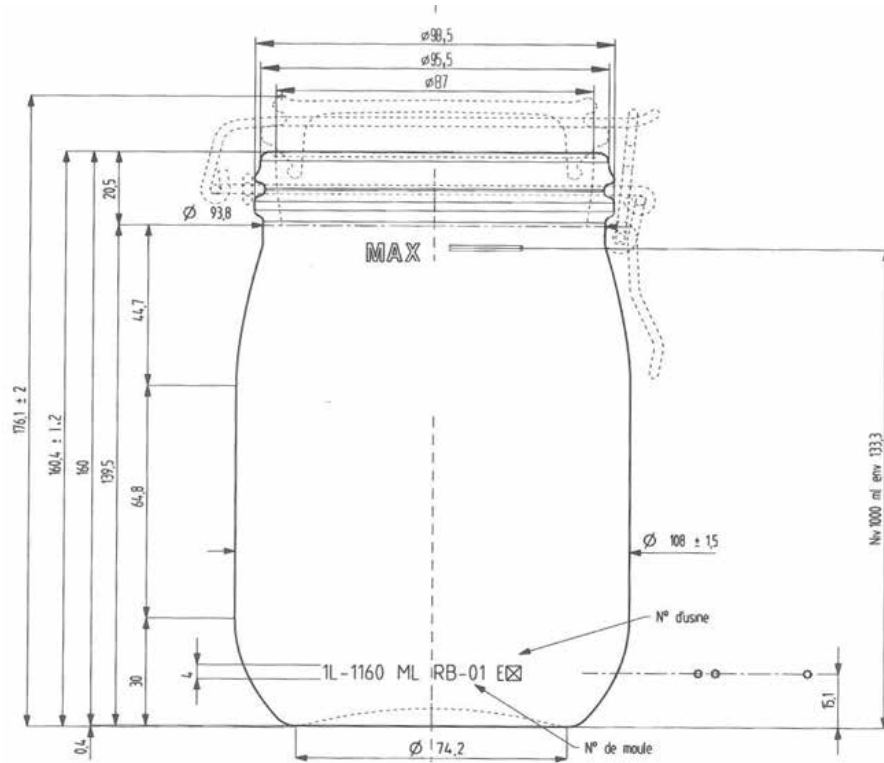

18

24

HS FRENCH FLINT

THE GLASS CONTAINER SPECIALISTS

1000ML KILNCLIP GLASS JAR

Product code	KILN1000
Finish	Kiln Clip
Capacity	1000ml
Brim-full capacity	1160ml